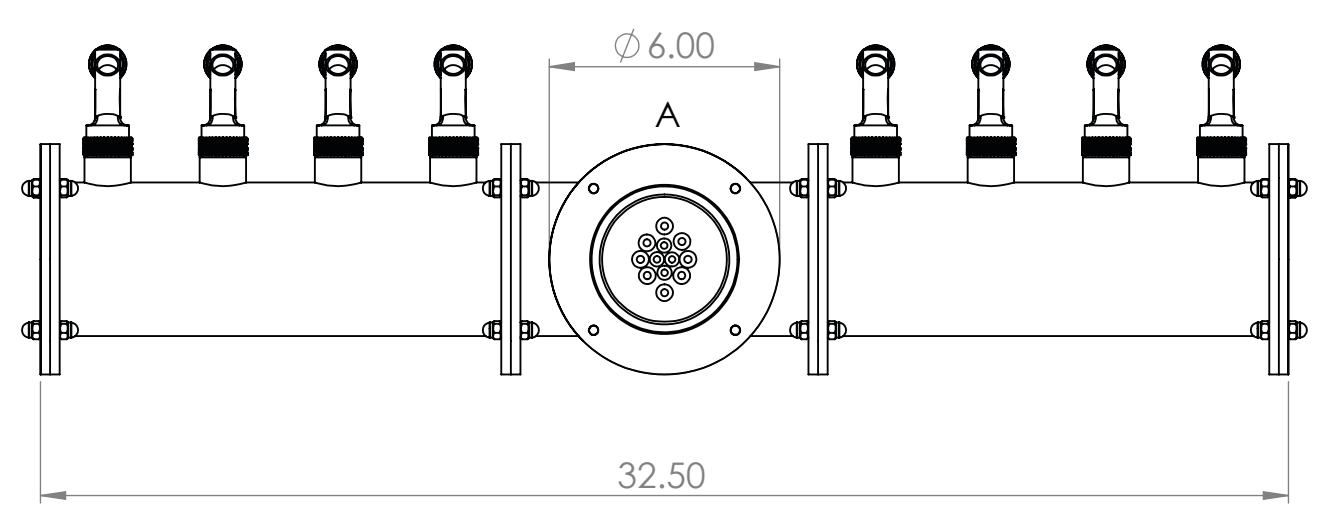

Isometric View  
(For reference purpose only)

Suggested Drip Tray:  
 BB701336 - 36" x 7" BSS Drip Tray  
 BB702436 - 36" x 7" BSS Spray Drip Tray

Name		Date		Title:	
Drawn By:	Chillmax Beverages Solutions ,LLC	11/22/2024		8T(3"OC) MATTE BLACK CONDOR "T" CH-MX CLD	
Approved By:	Production Manager				
Material:	304 SS	Finish:	MATTE BLACK	Part Number:	BB101810-MB-08GC
Unless otherwise mentioned, dimensions are inches.				Revision:	
				Scale:	1:5