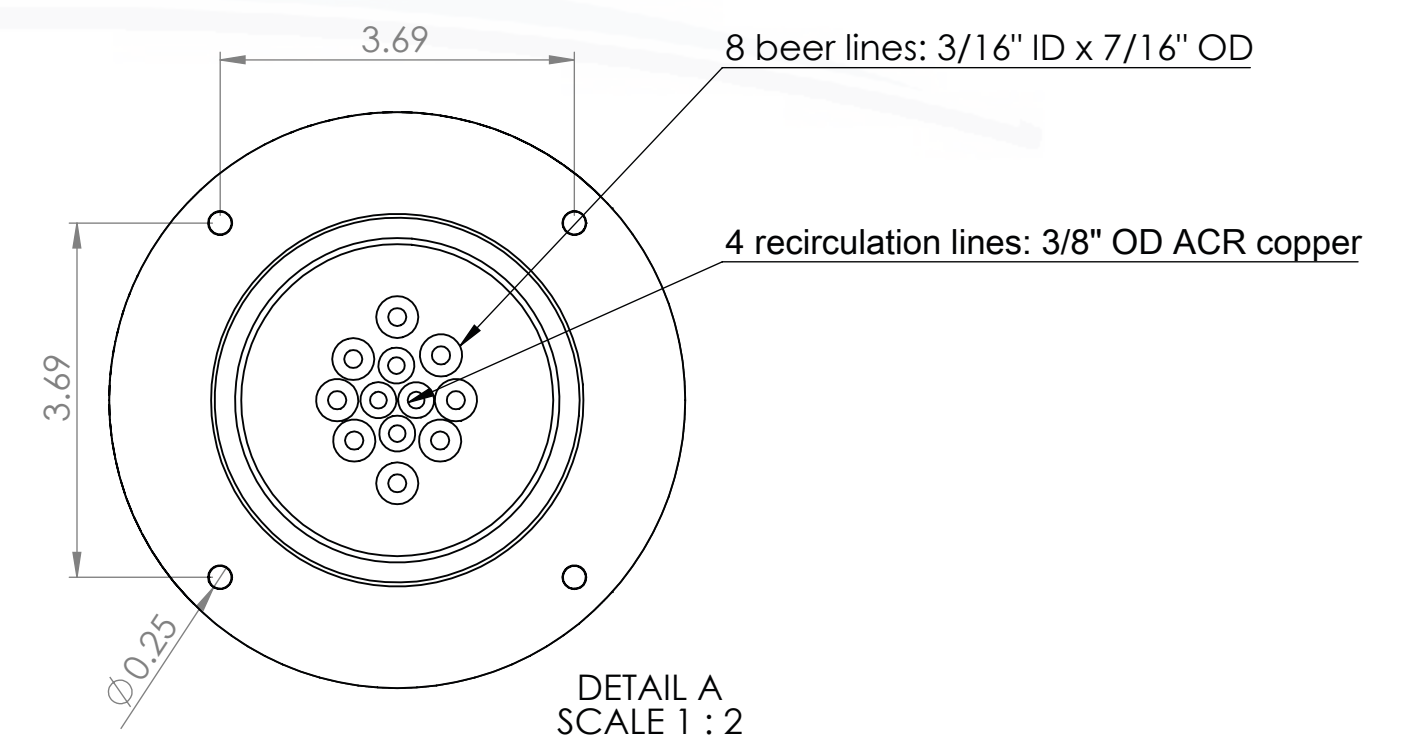

Isometric View  
(For reference purpose only)

Suggested Drip Tray:  
 BB701336 - 36" x 7" BSS Drip Tray  
 BB702436 - 36" x 7" BSS Spray Drip Tray

Name		Date		Title:	
Drawn By:	Chillmax Beverages Solutions ,LLC	11/22/2024		8T(3"OC) MATTE BLACK CONDOR "T" CH-MX CLD	
Approved By:	Production Manager				
Material:	304 SS	Finish:	MATTE BLACK	Part Number:	BB101810-MB-08GC
Unless otherwise mentioned, dimensions are inches.				Revision:	
				Scale:	1:5